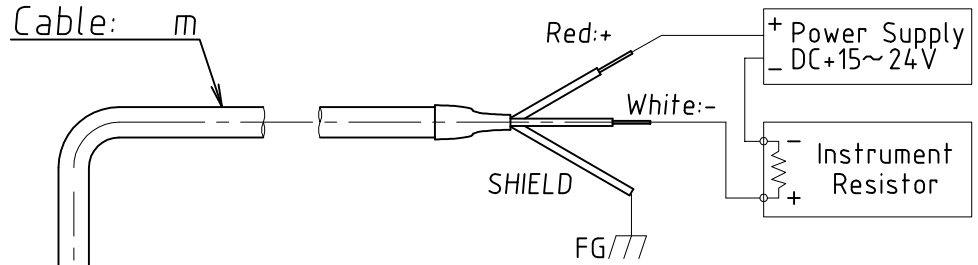

Rev	DATE	NOTE	APP	REV	DSG
△					
△					
△					

WIRING

OUTPUT SIGNAL: 4-20mA

PIN ASSIGNMENT (TOP VIEW)

APP H.Masuda	TITLE HYZFZW-420XS2			Rev. △
REV T.Yamada	SCALE 1:1	3rd DRAWING	DRAWING No. 9903364	
DSG K.Yuasa	TEM-TECH LAB.		DATE 2018.5.17	