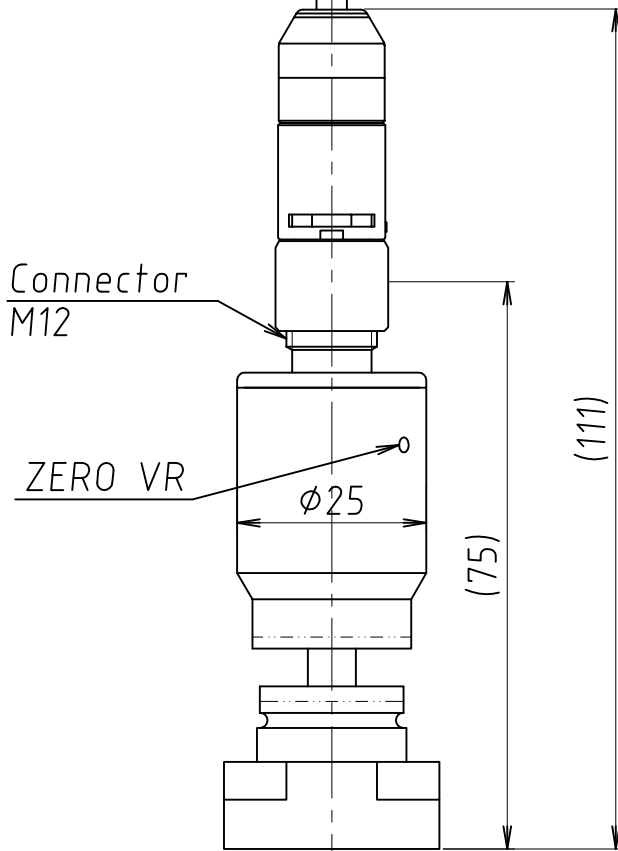

Rev	DATE	NOTE	APP	REV	DSG
△					
△					
△					

WIRING

OUTPUT SIGNAL: 4-20mA

PIN ASSIGNMENT (TOP VIEW)

APP H.Masuda	TITLE HYZFZW-420XS2			Rev. △
REV T.Yamada	SCALE 1:1	3rd DRAWING	DRAWING No. 9903364	
DSG K.Yuasa	TEM-TECH LAB.		DATE 2018.5.17	