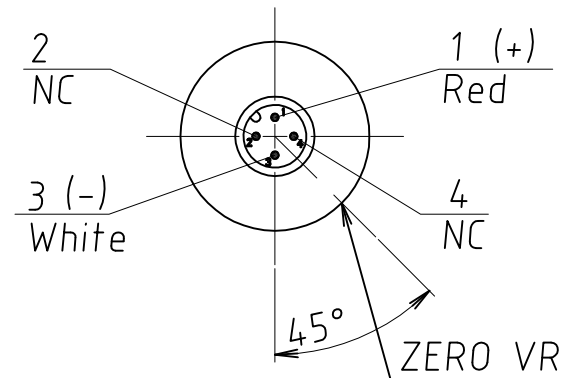

Rev	DATE	NOTE	APP	REV	DSG
△					
△					
△					

WIRING

OUTPUT SIGNAL: 4-20mA

PIN ASSIGNMENT (TOP VIEW)

APP H.Masuda	TITLE HYZFZW-420XS2			Rev. △
REV T.Yamada	SCALE 1:1	3rd DRAWING	DRAWING No. 9903364	
DSG K.Yuasa	TEM-TECH LAB.		DATE 2018.5.17	