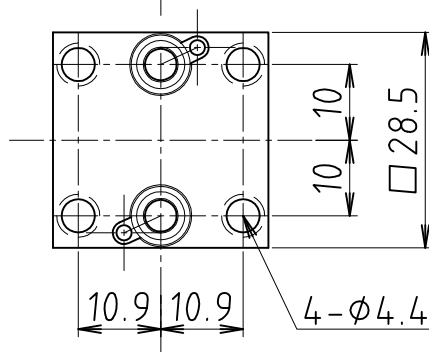

Rev	DATE	NOTE	APP	REV	DSG
△					
△					
△					

WIRING

OUTPUT SIGNAL: 4-20mA

PIN ASSIGNMENT (TOP VIEW)

APP H.Masuda	TITLE HYZFZW-420XS2			Rev. △
REV T.Yamada	SCALE 1:1	3rd DRAWING	DRAWING No. 9903364	
DSG K.Yuasa	TEM-TECH LAB.		DATE 2018.5.17	