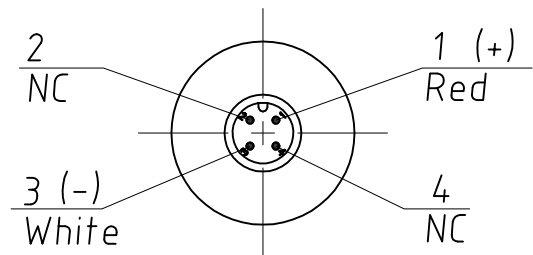

PIN ASSIGNMENT (TOP VIEW)

APP H.Narita	TITLE HYZSNV-420XC1			Rev. △
REV T.Yamada	SCALE 1:1	3rd DRAWING	DRAWING No. 9902969	
DSG K.Yuasa	TEM-TECH LAB.		DATE 2014.12.8