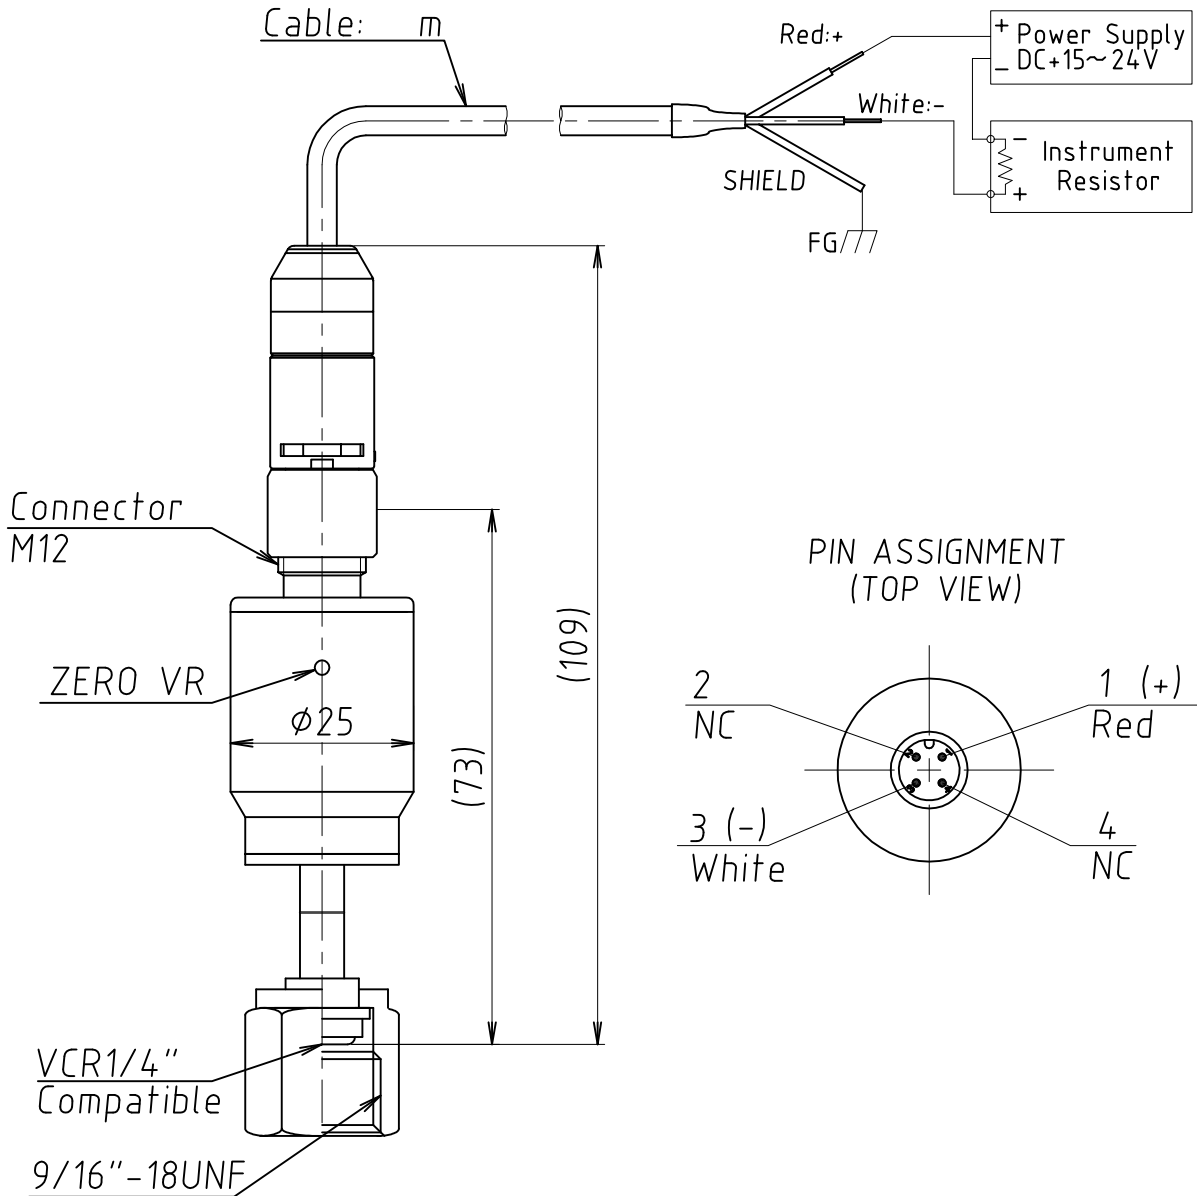

### WIRING

OUTPUT SIGNAL: 4-20mA

### PIN ASSIGNMENT (TOP VIEW)

APP H.Narita	TITLE HYZSNV-420XC1			Rev. △
REV T.Yamada	SCALE 1:1	3rd DRAWING	DRAWING No. 9902969	
DSG K.Yuasa	TEM-TECH LAB.		DATE 2014.12.8	

Rev	DATE	NOTE	APP	REV	DSG
△					
△					
△					