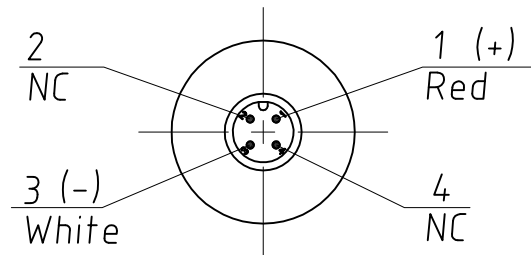

APP H.Narita	TITLE HYZSFV-420XC1			Rev. △
REV T.Yamada	SCALE 1:1	3rd DRAWING	DRAWING No. 9902970	
DSG K.Yuasa	TEM-TECH LAB.		DATE 2014.12.8