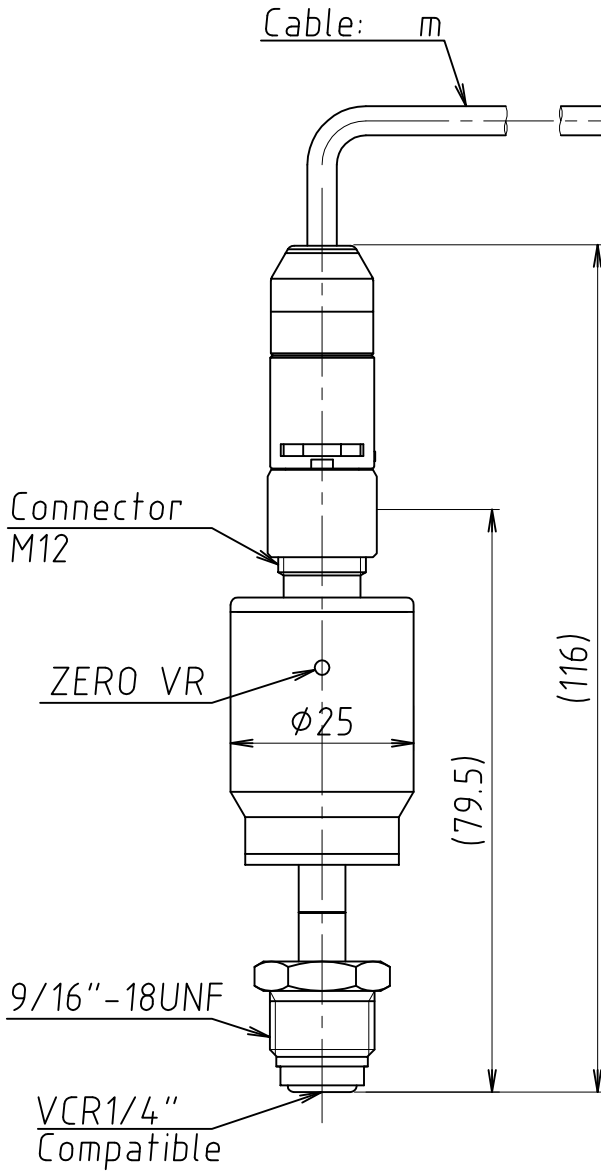

### WIRING

OUTPUT SIGNAL: 4-20mA

### PIN ASSIGNMENT (TOP VIEW)

APP H.Narita	TITLE HYZSNV-420XC1			Rev. △
REV T.Yamada	SCALE 1:1	3rd DRAWING	DRAWING No. 9902969	
DSG K.Yuasa	TEM-TECH LAB.		DATE 2014.12.8	

Rev	DATE	NOTE	APP	REV	DSG
△					
△					
△					

### PIN ASSIGNMENT (TOP VIEW)

APP H.Narita	TITLE HYZSFV-420XC1			Rev. △
REV T.Yamada	SCALE 1:1	3rd DRAWING	DRAWING No. 9902970	
DSG K.Yuasa	TEM-TECH LAB.		DATE 2014.12.8	