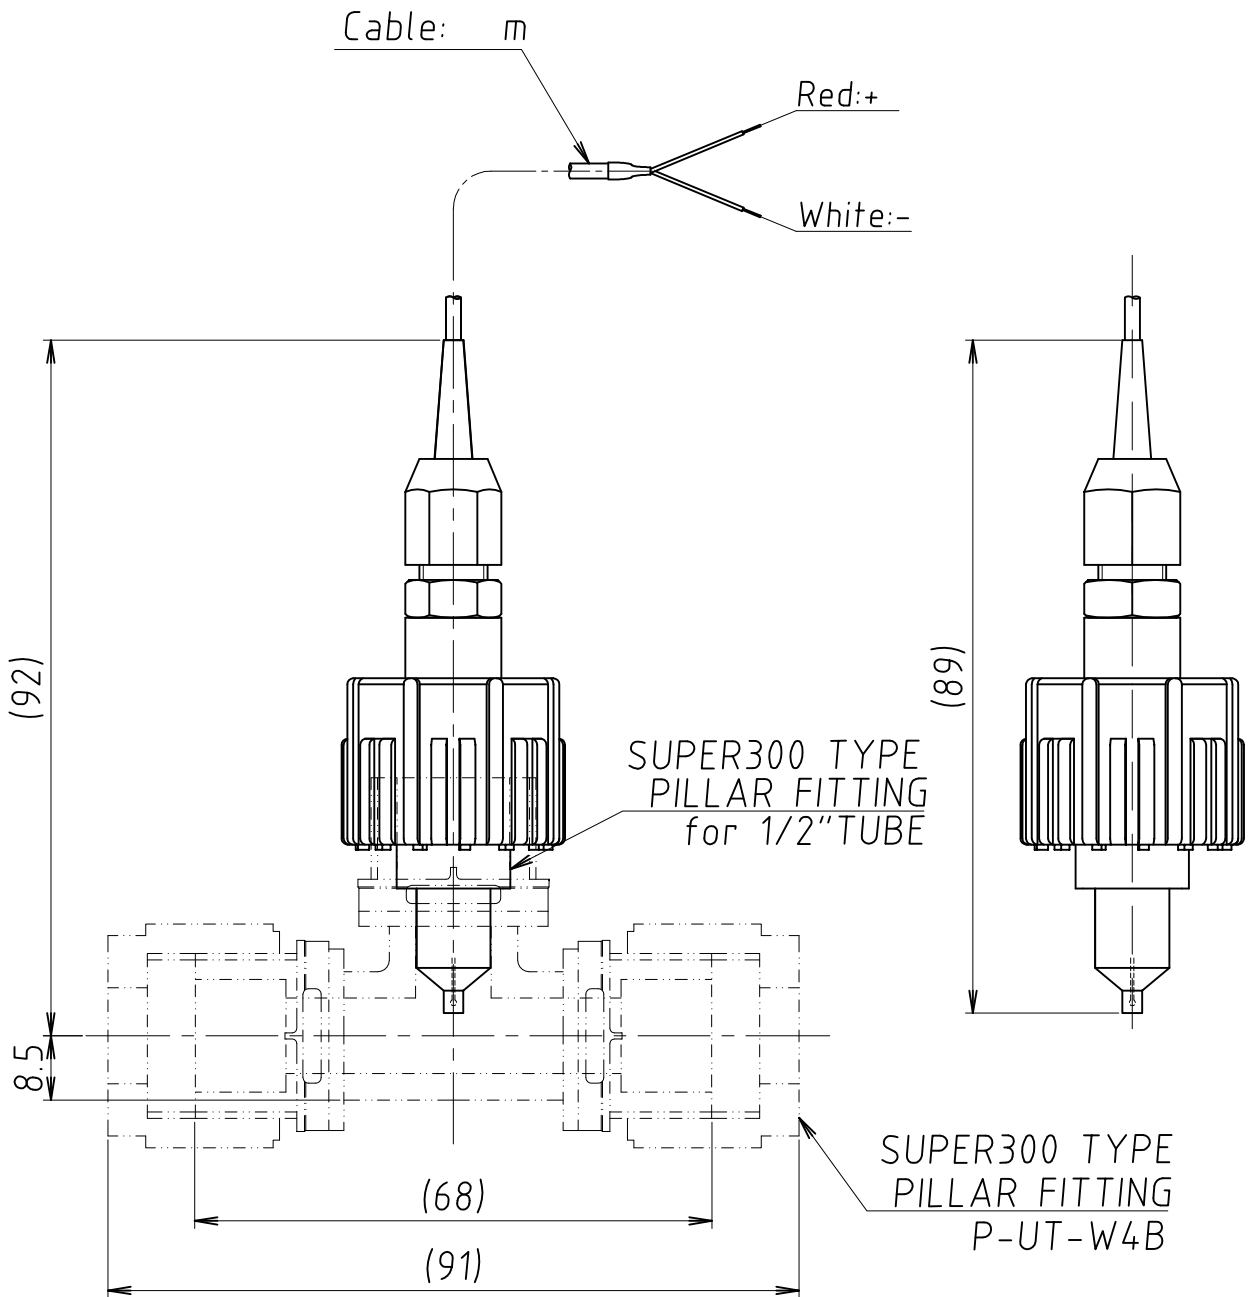

Rev	DATE	NOTE	APP	REV	DSG
△					
△					
△					

Type K thermocouple

APP H.Narita	TITLE TTC-S3-XX			Rev. △
REV T.Yamada	SCALE 1:1	3rd DRAWING	DRAWING No. 9903035	
DSG K.Yuasa	TEM-TECH LAB.		DATE 2015.5.1	